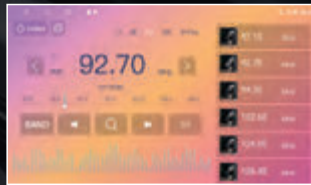

Experience every moment on the road

CarPlay & androidauto

Radio

ASP Magic Touch

Steering Wheel Control

Video Player

Bluetooth

Features

- High Power Output (4x45 watt)
- Handsfree Bluetooth
- ASP Magic Touch
- IPS Display
- 1024 x 600 High Resolution
- Steering Wheel Control
- Capacitive Multi Touch Screen
- Reverse Camera Support
- Processor - A100
- High Grade FM Radio
- Online Update Canbus Support
- Android OS 10.0 Version
- Full HD 1080P Media Playback
- Split Screen

2GB RAM | 32GB ROM |  5.0 A2DP BT |  SPLIT SCREEN |  MIC External

Experience every moment on the road

Radio

ASP Magic Touch

Steering Wheel Control

Video Player

Bluetooth

Features